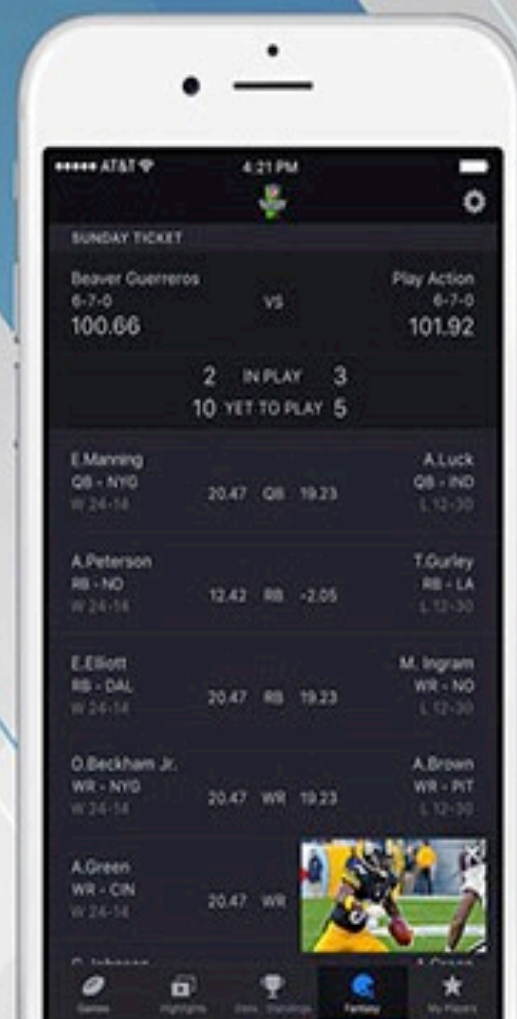

15

STATS, REPLAYS, AND MORE
AT THE TOUCH OF A BUTTON.

GET REAL-TIME ALERTS WHENEVER
THE BIG PLAYS HAPPEN.

DOUBLE THE ACTION WITH
PICTURE-IN-PICTURE HIGHLIGHTS.

Dominate your fantasy league with the FANTASY ZONE.™